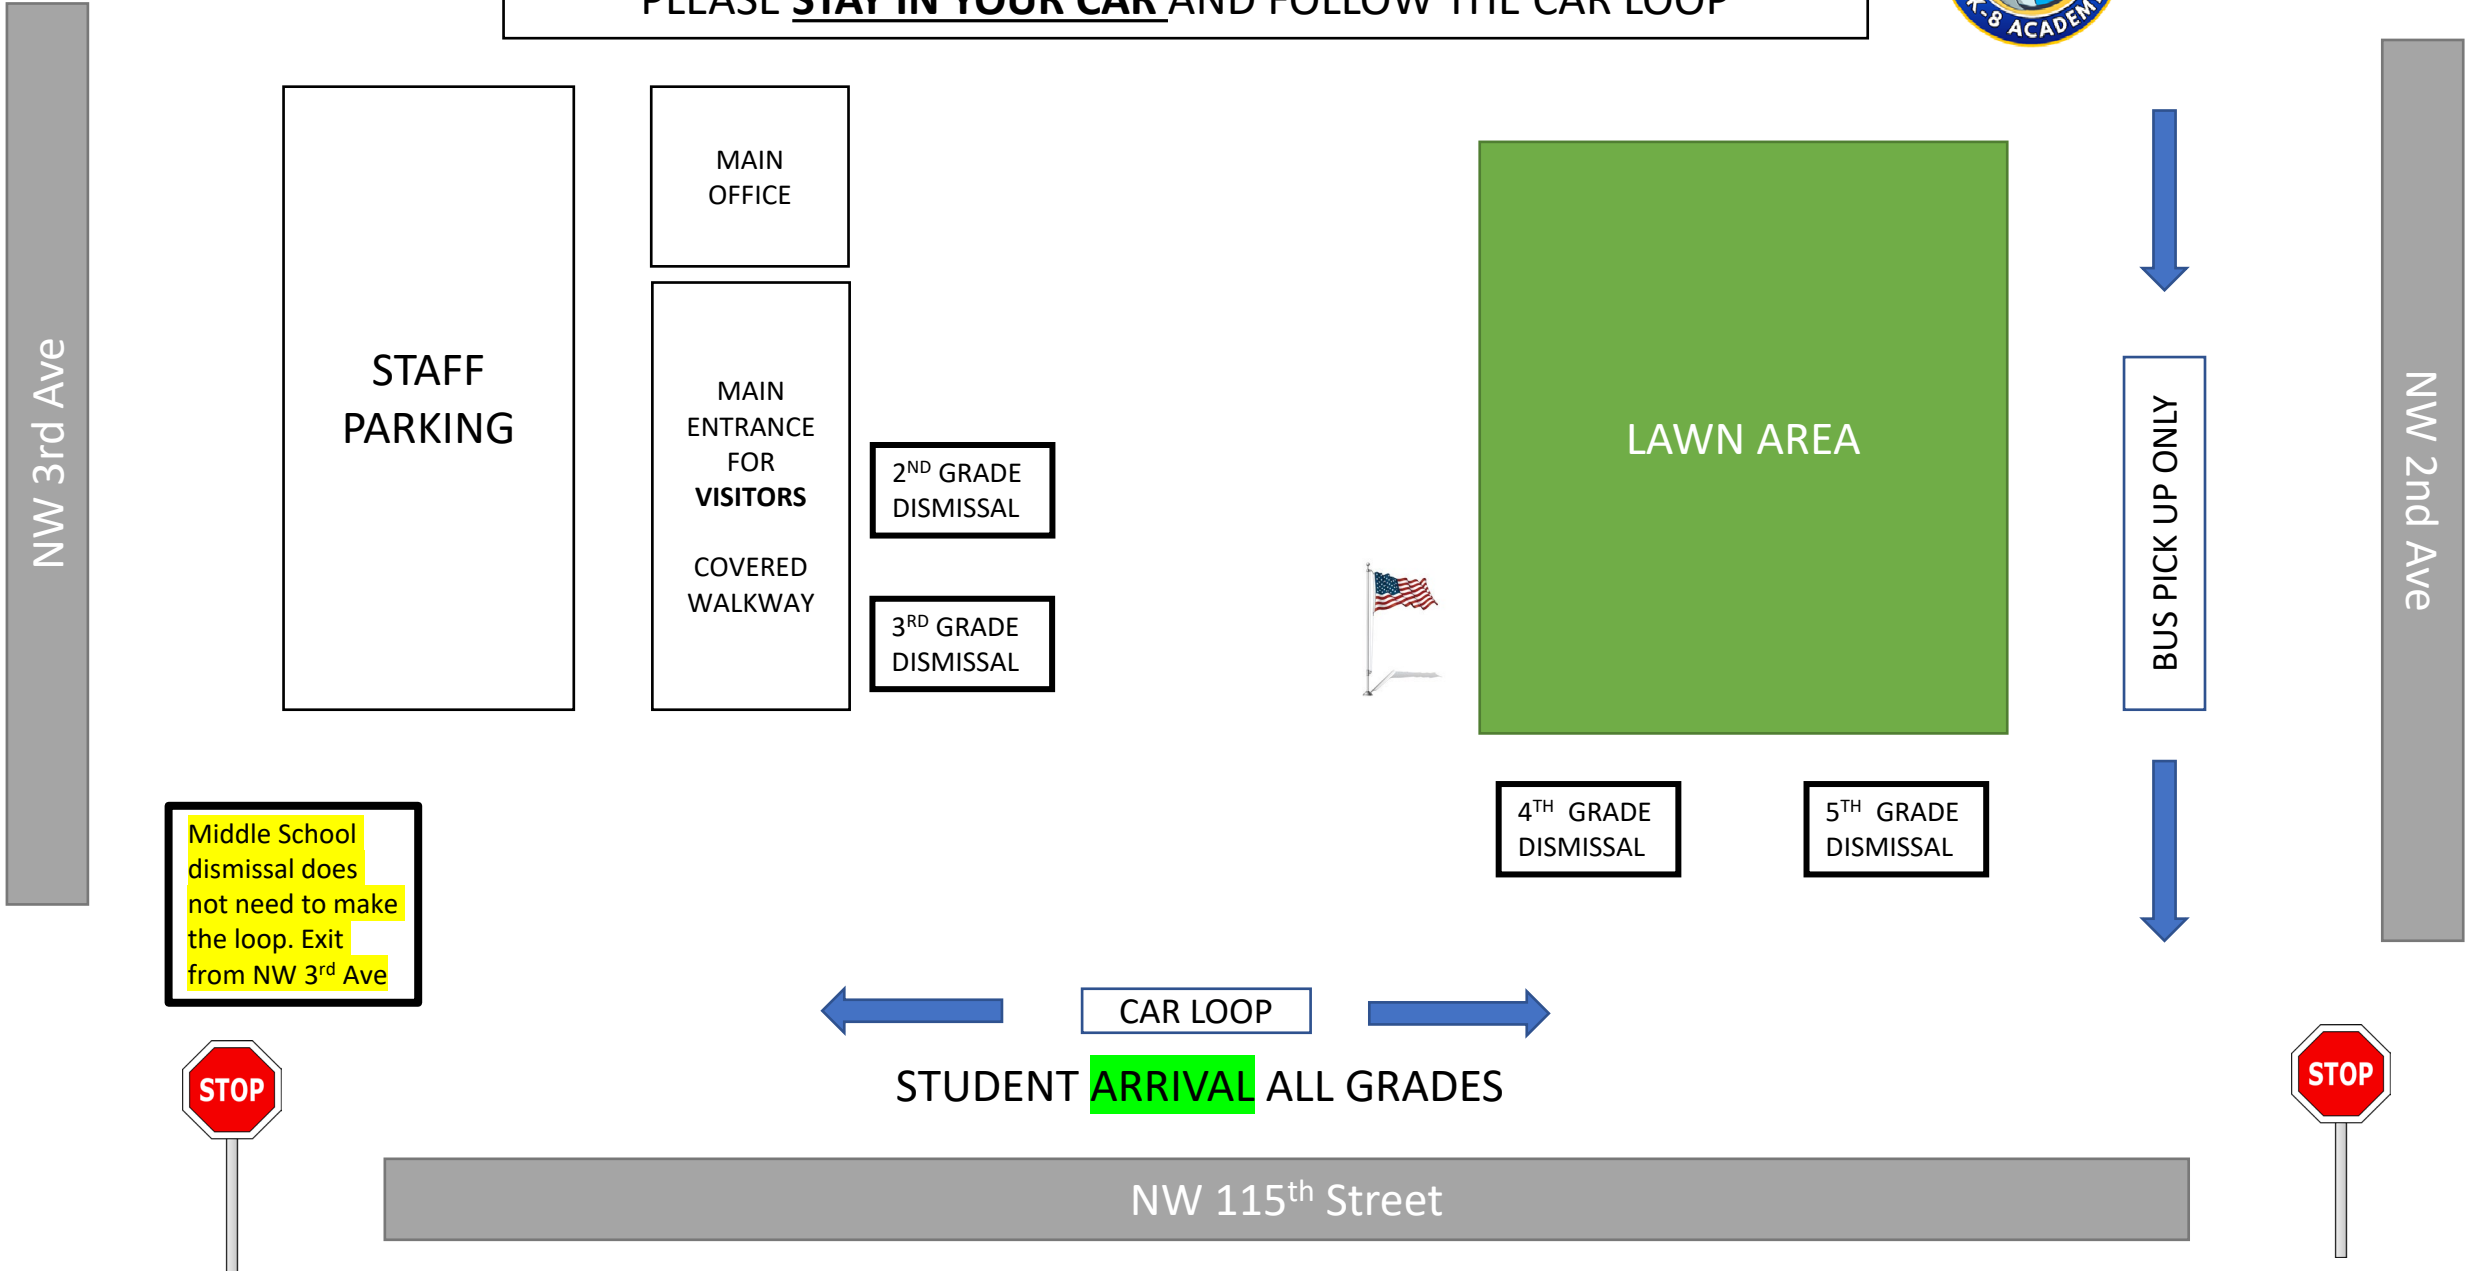

# ARRIVAL AND DISMISSAL LOCATIONS GRADES PREK-1

PLEASE Park & Pick Up AT MAIN ENTRANCE

NW 3rd Ave

STAFF  
PARKING

STUDENT  
DISMISSAL  
AREA

MAIN  
ENTRANCE  
FOR  
VISITORS  
  
COVERED  
WALKWAY

LAWN AREA

BUS PICK UP ONLY

NW 2nd Ave

CAR LOOP

STUDENT **ARRIVAL** ALL GRADES

NW 115<sup>th</sup> Street

# ARRIVAL AND DISMISSAL LOCATIONS GRADES 2-8

PLEASE STAY IN YOUR CAR AND FOLLOW THE CAR LOOP

NW 3rd Ave

STAFF PARKING

MAIN OFFICE

MAIN ENTRANCE FOR VISITORS

COVERED WALKWAY

2<sup>ND</sup> GRADE DISMISSAL

3<sup>RD</sup> GRADE DISMISSAL

LAWN AREA

BUS PICK UP ONLY

NW 2nd Ave

Middle School dismissal does not need to make the loop. Exit from NW 3rd Ave

CAR LOOP

STUDENT ARRIVAL ALL GRADES

4<sup>TH</sup> GRADE DISMISSAL