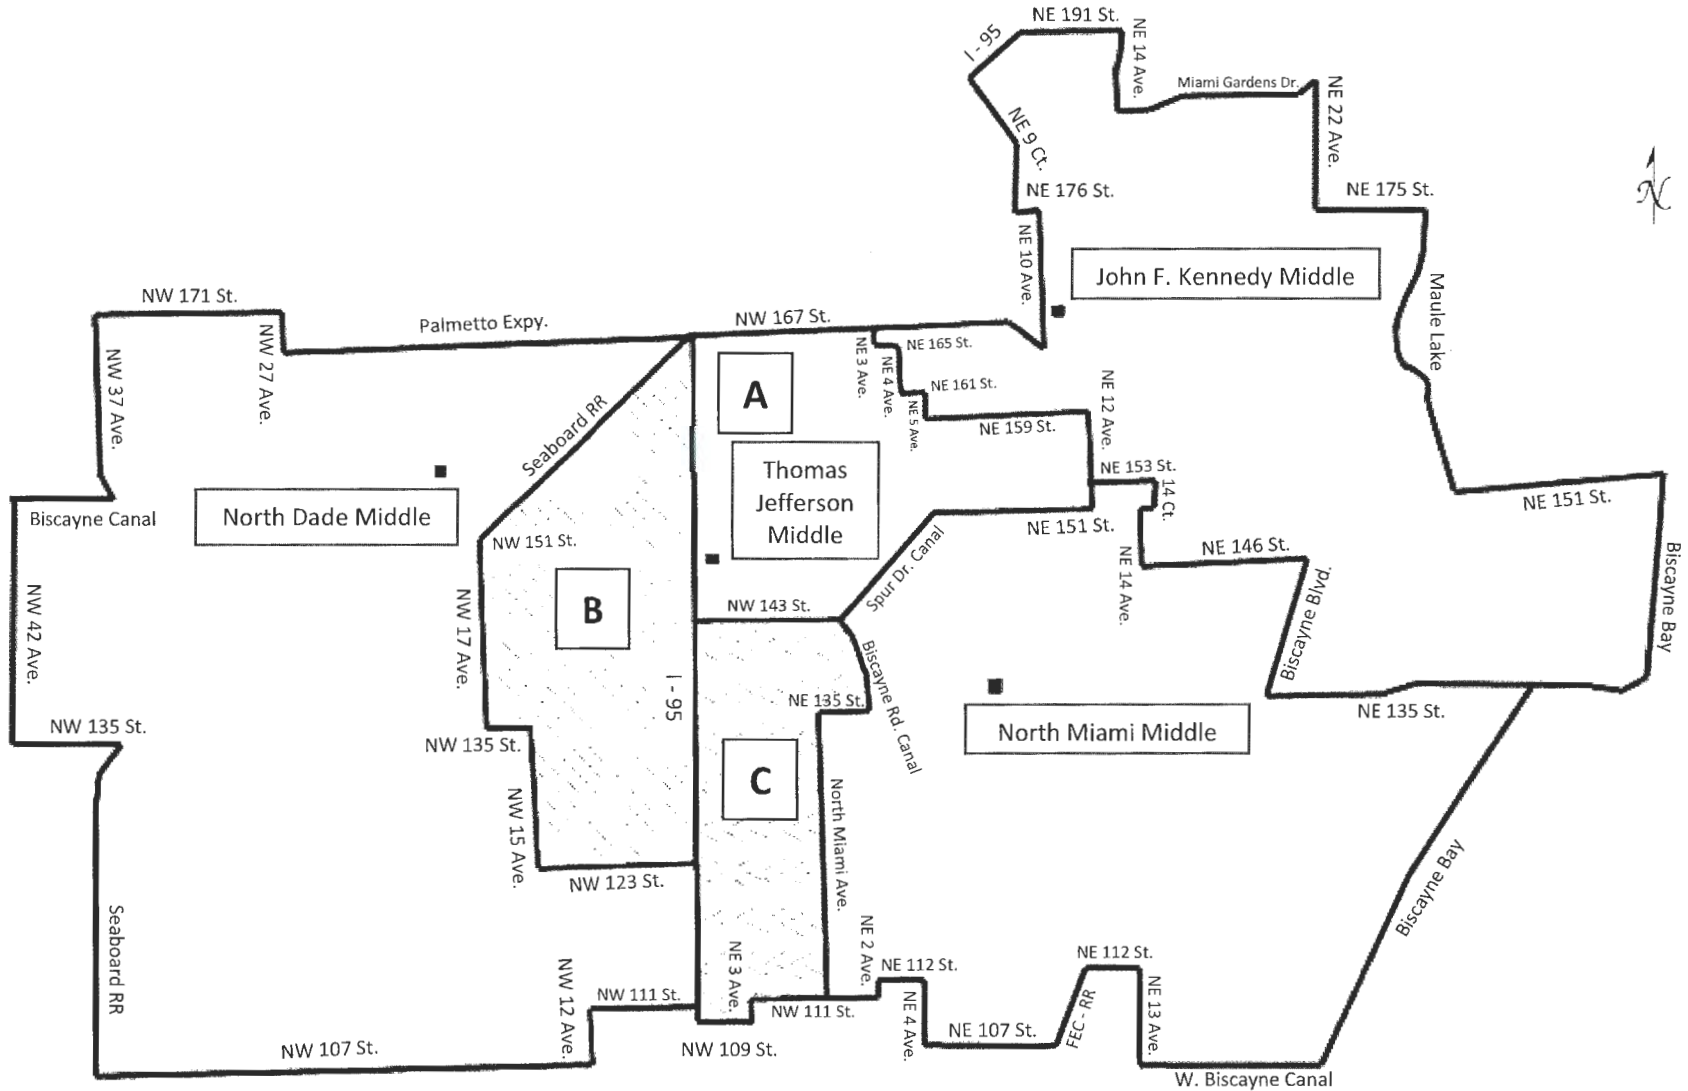

Thomas Jefferson Middle
525 NW 147 Street
Miami, Florida 33168

John F. Kennedy Middle
1075 NE 167 Street
Miami, Florida 33162

North Dade Middle
1840 NW 157 Street
Miami Gardens, Florida 33054

North Miami Middle
700 NE 137 Street
North Miami, Florida 33161

	Areas A, B and C represent the current boundary assigned to Thomas Jefferson Middle School.		Area assigned from Thomas Jefferson Middle to John F. Kennedy Middle		Area assigned from Thomas Jefferson Middle to North Dade Middle		Area assigned from Thomas Jefferson Middle to North Miami Middle